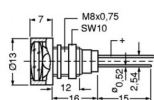

Reflektor with Lense for 5mm LED

Most effectful reflector with sealed focus lense to equal the viewing angle of different LEDs or to improve lighting properties of LEDs with lower brightness. High-class reflector for ambitious LED users.

- Easy mounting
- Cool optic

Delivery includes reflector, nut and washer. Delivery does not include LED.

Part Number: LT-0454

Housing Color: glance-chrome